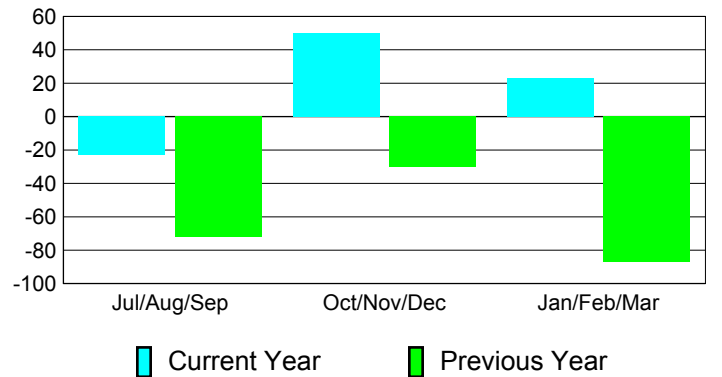

Membership Results
2010-2011

Membership
2009-2010

Month	Net Memb Goal	Actual New Memb	Actual Dropped Memb	Gain/Loss of Memb	Gain/Loss of Memb
Jul/Aug/Sep	100	89	-112	-23	-72
Oct/Nov/Dec	100	162	-112	50	-30
Jan/Feb/Mar	50	54	-31	23	-87
Totals	250	305	-255	50	-189

Membership Results 2010-2011

Goal, New, Dropped, Gain/Loss

Comparison of Membership Gain/Loss

Current Year Compared to the Previous Year

Gender Comparison 2010-2011

Jul/Aug/Sep

Oct/Nov/Dec

Jan/Feb/Mar