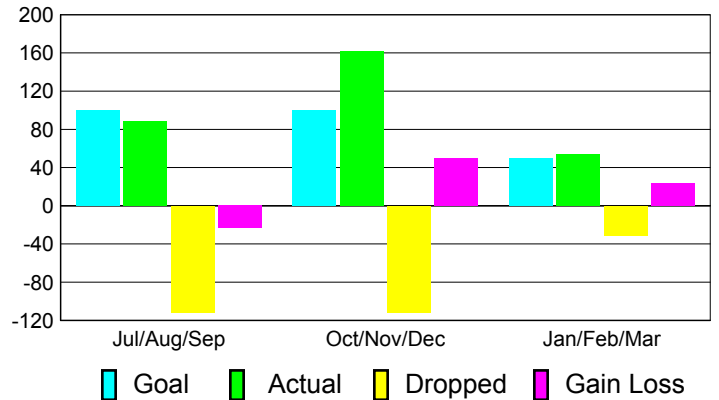

Membership Results 2010-2011

Goal, New, Dropped, Gain/Loss

Comparison of Membership Gain/Loss

Current Year Compared to the Previous Year