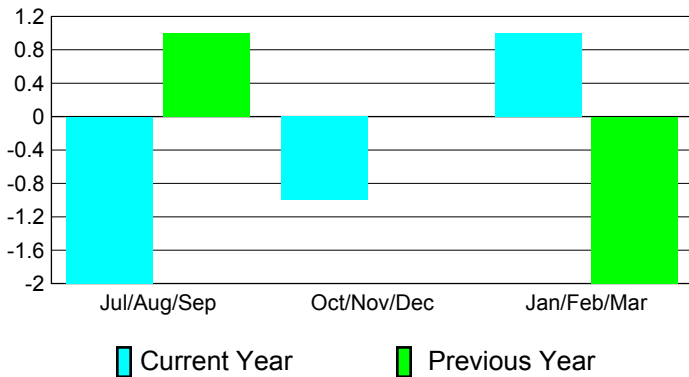

2010-2011 GMT Reports for District (or Undistricted) **District 324C2**

GMT: M NAGARAJAN

Location: INDIA

GMT CA: 6

CLUBS

Club Results
2010-2011

Clubs
2009-2010

Month	New Club Goal	Actual New Clubs	Actual Dropped Clubs	Gain/Loss of Clubs	Gain/Loss of Clubs
Jul/Aug/Sep	4	0	-2	-2	1
Oct/Nov/Dec	4	1	-2	-1	0
Jan/Feb/Mar	2	1	0	1	-2
Totals	10	2	-4	-2	-1

Club Results 2010-2011

Goal, New, Dropped, Gain/Loss

Comparison of Club Gain/Loss

Current Year Compared to the Previous Year

YTD Status Quo Clubs 2010-2011

Status Quo Clubs Compared to Status Quo Members

MEMBERSHIP