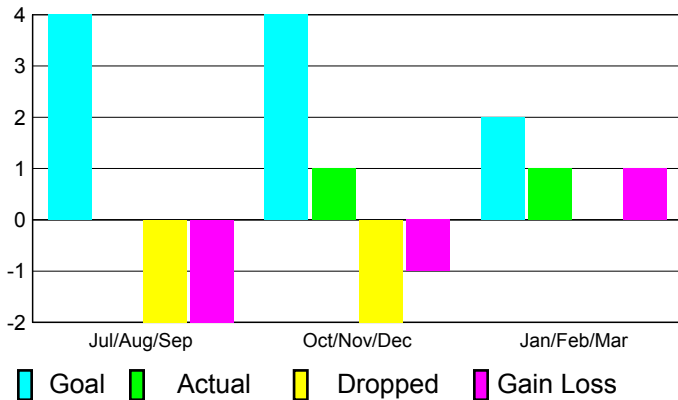

2010-2011 GMT Reports for District (or Undistricted) **District 324C2**

GMT: M NAGARAJAN

Location: INDIA

GMT CA: 6

CLUBS

Club Results
2010-2011

Clubs
2009-2010

Month	New Club Goal	Actual New Clubs	Actual Dropped Clubs	Gain/Loss of Clubs	Gain/Loss of Clubs
Jul/Aug/Sep	4	0	-2	-2	1
Oct/Nov/Dec	4	1	-2	-1	0
Jan/Feb/Mar	2	1	0	1	-2
Totals	10	2	-4	-2	-1

Club Results 2010-2011

Goal, New, Dropped, Gain/Loss

Comparison of Club Gain/Loss

Current Year Compared to the Previous Year

YTD Status Quo Clubs 2010-2011

Status Quo Clubs Compared to Status Quo Members

MEMBERSHIP